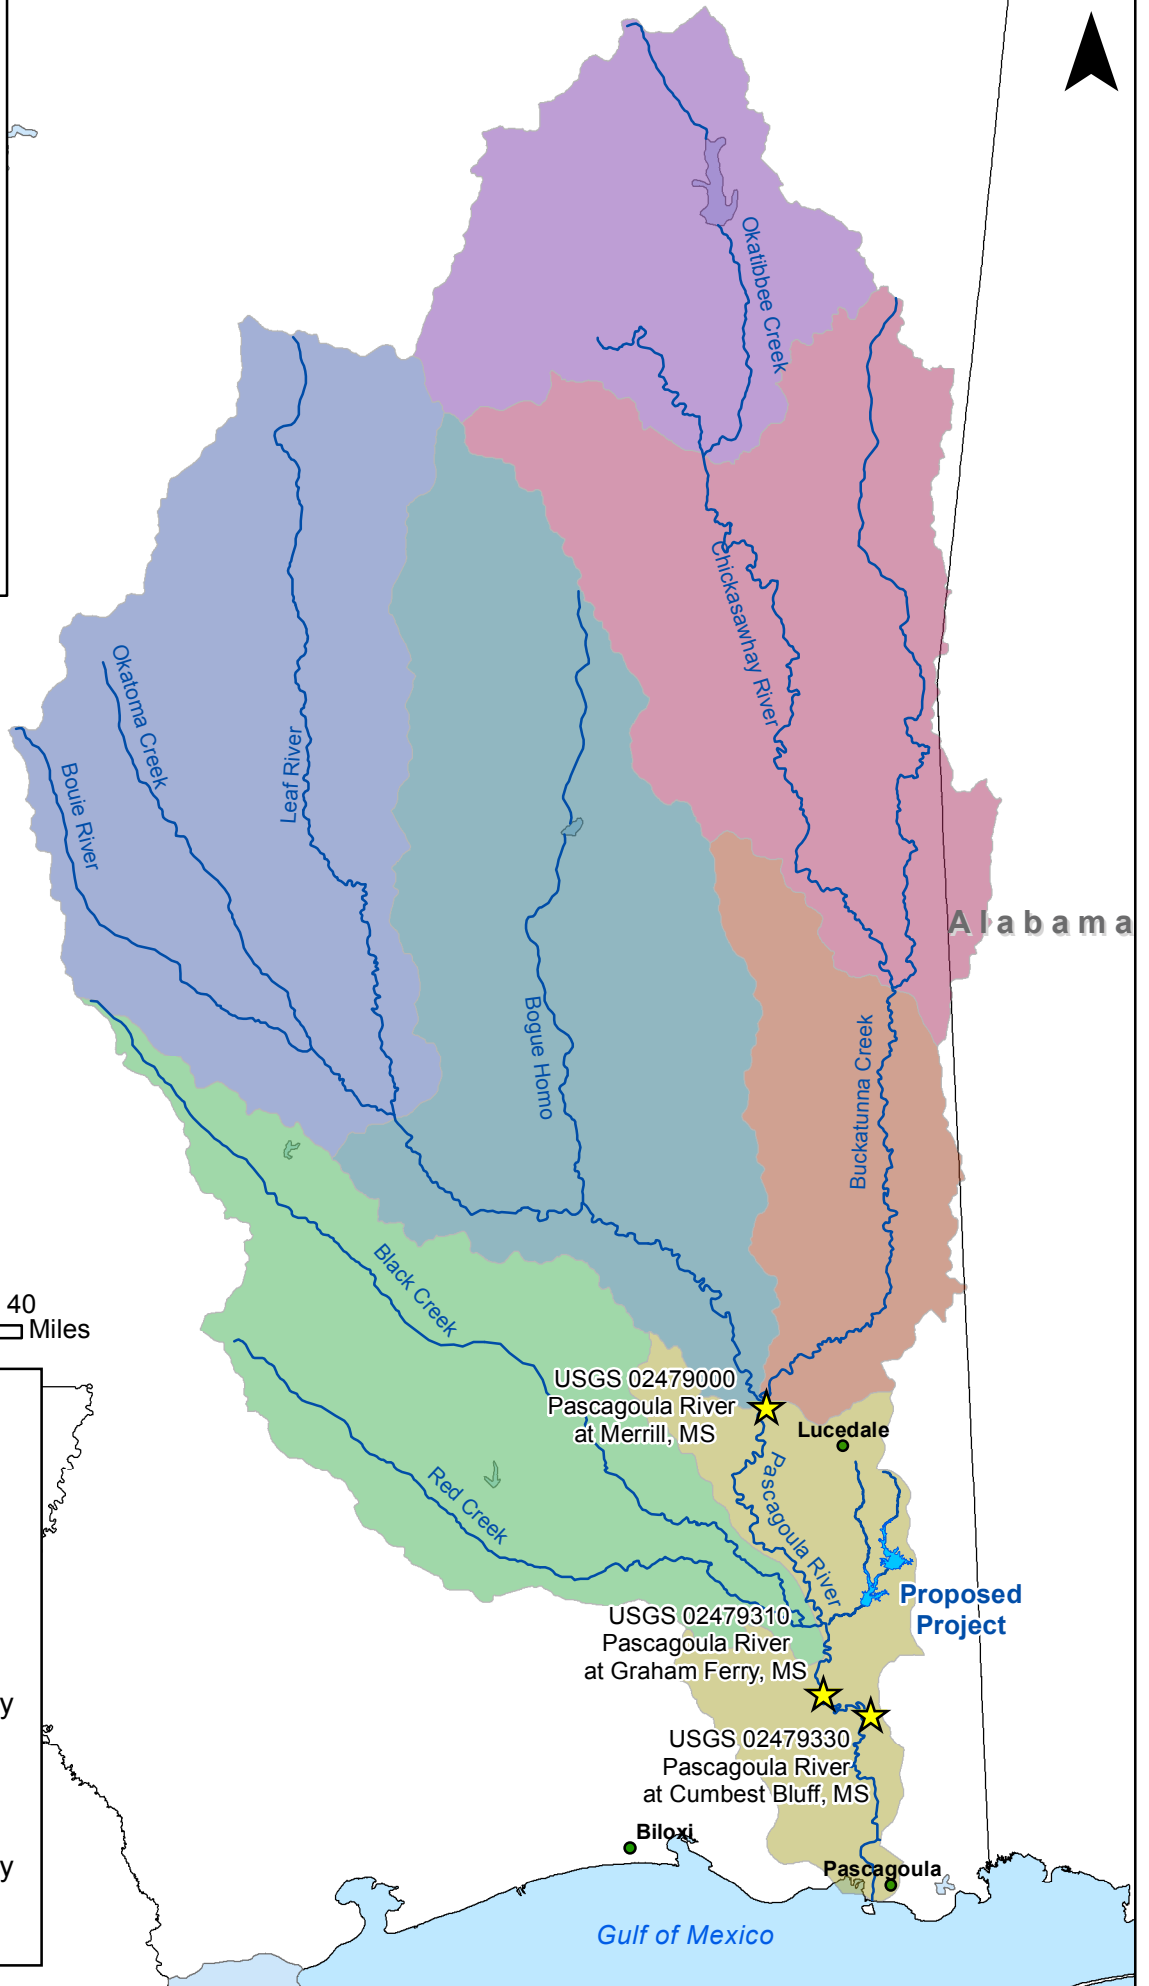

Mississippi

Mississippi

Alabama

### Legend

★ USGS Gages

### HUC Watershed

-  Black
-  Chunky-Okatibbee
-  Lower Chickasawhay
-  Lower Leaf
-  Pascagoula
-  Upper Chickasawhay
-  Upper Leaf

Gulf of Mexico